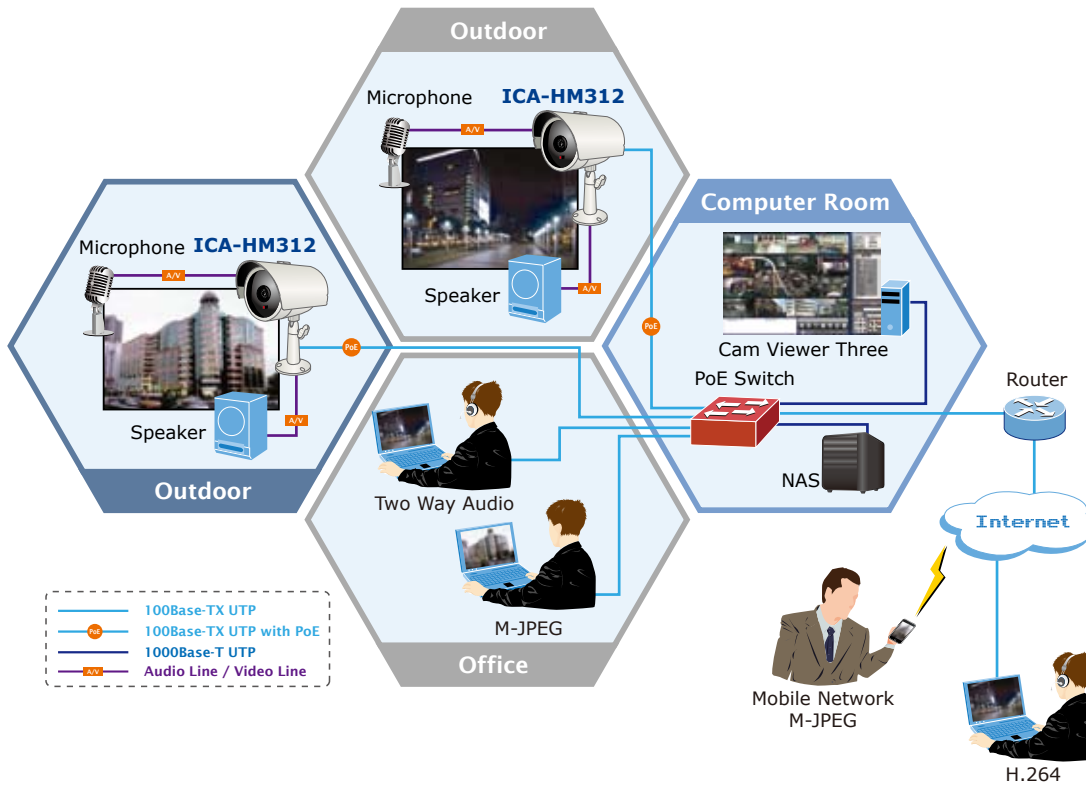

APPLICATIONS

PLANET ICA-HM312 is providing integrated surveillance applications to deliver crisp and clear images, perfect for the identification of objects and persons.

SPECIFICATION

Product	2 Mega-Pixel 25M IR Outdoor Bullet PoE IP Camera
Model	ICA-HM312
Video Specification	
Image Sensor	1/2.7" 2Mega Sensor
Lens	4mm Fixed Lens with Fixed Iris
Sensitivity	0.2 Lux @ F1.2
View Angle	H: 71 Degree V: 49 Degree
Video Encoder	H.264 / MPEG-4 / M-JPEG
Rate Control	CBR (Constant Bit Rate) / VBR (Variable Bit Rate)
Video Resolution	1920 x 1080 / 1280 x 720 / 640 x 360 / 320 x 180 / 160 x 90
Frame Rate	Up to 30fps for all resolutions (2M Real-time)
Image Control	AE, AWB 3D Noise reduction Color, Brightness, Sharpness, Contrast, Hue Mirror/Flip 8 Privacy Masks Text, time and date overlay
Audio Specification	
Audio Codec	RTSP: G.711 64kbps, G.726 32kbps 3GPP: AMR
Audio Streaming	One-Way or Two-Way
Microphone (Audio Input)	External microphone input, Phone Jack
Audio Output	Adjustable audio output gain, Phone Jack