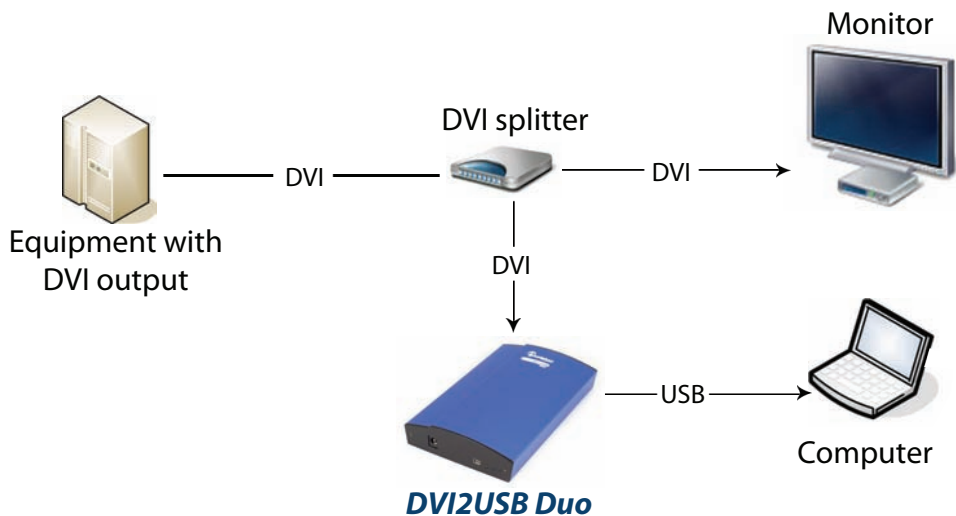

DVI2USB Duo Connection Diagram

Technical Specifications:

Interface	USB 2.0	
Dimensions	6.7" x 4.3" x 1.2" 170 x 109 x 30 mm	
Connectors	DVI dual-link, USB 2.0	
Input	DVI (single-link and dual-link)	
Video Sampling	24 bits per pixel, 8:8:8 format 16 bits per pixel, 5:6:5 format 8 bits per pixel, 3:3:2, 3:2:3, 2:3:3 or 256-grey scale format 4 bits per pixel, 16-grey scale format	
Integrated Board Features	On-board loss and loss-less image compression (proprietary) On-board memory (no-interlacing artifact)	
Mode support	720x400 at 70, 85Hz 640x480 at 60, 70, 72, 75, 85Hz 800x600 at 56, 60, 70, 72, 75, 85Hz 1024x768 at 60, 70, 72, 75, 85Hz 1152x864 at 60, 70, 75, 85Hz 1152x900 at 66, 76Hz 1280x960 at 60, 85Hz 1280x1024 at 60, 70, 75, 85Hz 1600x1200 at 60, 65, 70, 75, 85Hz 1920x1200 at 60, 65, 70, 75, 85Hz 2048x2048 at 60, 65, 70, 75, 85Hz 2560x1600 at 59, 60	
Frame Rate	For loss-less frame acquisition	
	Resolution	Frame rate ¹
	640 x 480	30.0 - 60 fps
	800 x 600	22.6 - 60 fps
	1024 x 768	15.0 - 60 fps
	1280 x 1024	10.0 - 52 fps
	1600 x 1200	8.0 - 34 fps
	2048 x 1536	5.1 - 17 fps
	2560 x 1600	5.0 - 14 fps
	2048 x 2048	4.8 - 14 fps
LEDs	One LED to indicate the status of the DVI2USB Duo (power, readiness, and operation in progress)	
OS Support	Linux(x86, amd64), Windows 2000, Windows XP, Windows Vista (x86, amd64), Mac OS X	

epiphan
SYSTEMS INC.

www.epiphan.com
e-mail: info@epiphan.com

555 Legget Drive
Tower A, Suite 101
Ottawa, Ontario, Canada
K2K 2X3

Phone: + 1 (877) 599-6581
+ 1 (613) 599-6581
Fax: + 1 (613) 482-4613