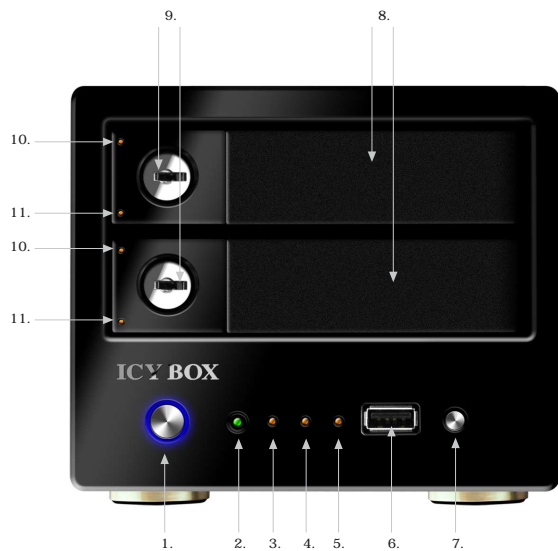

IB-NAS6220 2x 3.5" HDD Network Mediaserver

Key features

Enjoy your media data collection all over the world via the Internet, centralized and organized on your ICY BOX Mediaserver.

- Share your media content with friends and family around the world
- Simultaneously, lossless video- and music streaming by multiple users
- Play back your media content with DLNA devices like media player, Xbox360, Sony PS3 and network compatible TV's
- WEB based user interface
- Powerful Marvel Chip Solution 6281 with 1,2 GHz
- Supports 2x 3.5" SATA HDD up to 2 TB
- Supports: LAN 10/100/1000 Mbps, RJ-45
- Network access via Samba and UPnP AV
- External data interface: 2x USB 2.0
- Additional USB 2.0 port for OTB and print server
- RAID level: RAID 0, RAID 1 and BIG
- Easy-Swap® HDD tray, screw less HDD installation
- Supports Windows XP/Vista/Win7, MAC OS > 10.4

Technical data

Model	IB-NAS6220	RS-232	No
Article No.	43102	Server	Samba, FTPES, UPnP-AV, iTunes® Support, Printserver
EAN code	4250078184614	Operating system	Windows XP/Vista/Win7, MAC OS > 10.4
Brand	ICY BOX	RAID level	RAID 0, RAID 1 and BIG
Article text	2x 3.5" HDD Network Mediaserver	Data system	EXT4
Colour	Black	Processor	Marvel 6281, 1.2 GHz
Material	Aluminium/Plastic	Flash Memory	Nflash 256 MB
HDD size	3.5"	RAM	SDRAM 256 MB
HDD	2x 3.5" SATA	Button	Power switch, One Touch Backup, Reset
HDD capacity	Up to 2 TB	Display	No
External data interface	Gigabit Ethernet, 2x USB 2.0, 1x USB 2.0 for OTB and printer	LED	Power, system, HDD status, OTB status
		Language support	English, German, French, Spanish, Italian, Japanese
VGA	No	Power connector	Wall power supply, AC 100-240 V, 0,5 A, DC: 12 V / 2 A

Front view

- | | |
|--|-----------------------|
| 1. Power button | 7. OTB button |
| 2. Power LED | 8. Removable HDD tray |
| 3. HDD 1 status LED | 9. Lockable by key |
| 4. HDD 2 status LED | 10. HDD operation LED |
| 5. Backup status LED | 11. HDD access LED |
| 6. Front USB interface
(OTB and printer port) | |