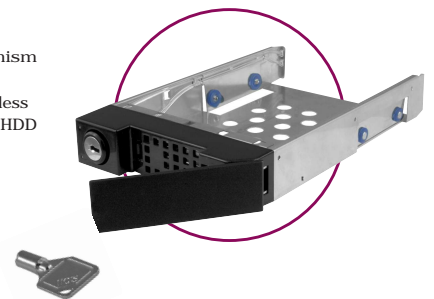

Easy HDD Installation-Mechanism

With the patent-protected screwless HDD carrier you can install your HDD within seconds.

Easy to install, easy to handle

First, you don't have to be an expert, that's for sure. You need a PC with broadband access. Connect the ICY BOX to your router and simply follow the instructions from the installation CD. "You are connected." Anything else is as easy as surfing the Web.

Versatility and mobility

The ICY BOX media server collaborates with all devices that have access to the Internet like PCs and Macs, DLNA compatible media players, Xbox360 and Sony PS3 as well as TV sets with LAN-interface.

Share your life

Share your movies, music and photos with family and friends. You allocate rights simply by email.

Vast security

All data are stored on your HDD in your network behind your firewall and not on some "social network". Furthermore you can save your data with backups to USB drives. Or you set RAID 1 to create an exact copy of your data.

High quality

Already the first impression speaks for the ICY BOX. Solid aluminium case. Lockable HDD tray. Installation and changing of the HDD are possible without screws. The Marvel chip 6281 with 1.2 GHz and the 256 MB SDRAM handle several streams simultaneously and without jerking.

Logistical data

Packing unit:	x pcs./carton	Dimension/carton:	x mm	Import tax:	84733080
Total weight:	x kg/carton	Dimension of packing box:	x mm		
Gross weight (incl. packing):	x kg	Dimension of article:	x mm		
Net weight:	x kg	Country of origin:	China