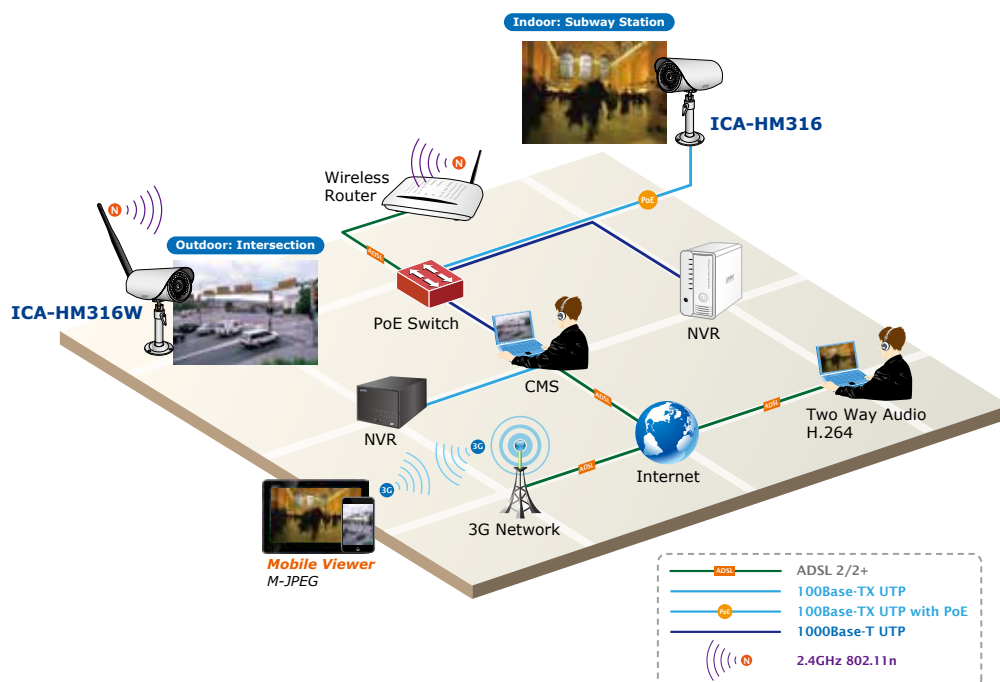

### Easy Installation & Management

- ONVIF compliant for interoperability
- Built-in 35 IR Illuminators, effective up to 25 meters
- IP66 outdoor classifications for stable operation under rigorous environment
- Built-in Samba client for NAS
- 3GPP for 3G mobile remote applications
- Digital Input/Output for integration with sensors and alarms
- Cam Viewer 3 Central management software supported

**Advanced Event Management**

To enhance surveillance flexibility and event management capabilities, the ICA-HM316W supports a number of advanced features including Auto-Iris to avoid over exposure, AV out to perform the two-way audio function and inputs/outputs to connect with external devices such as door sensors and relays to activate light or close doors.

**Digital Input /Output**

**For External Sensor in and Alarm out**

*Flexible installation and Power functionality*

The ICA-HM316W is ONVIF compliant and therefore interoperable with other manufacturer's products. It also includes 64-CH central management software for ease of maintenance and remote monitoring. The ICA-HM316W is indisputably the top choice for reliable and high performance outdoor surveillance. The IP66-rated housing protects the ICA-HM316W against rain and dust and ensures stable operation under extreme weather conditions. The ICA-HM316W is an ideal solution for both indoor and outdoor surveillance applications such as buildings, hospital, bank, hotel lobby, garages, hallway, stores and offices.

## Application

PLANET ICA-HM316W is providing various surveillance applications via wireless technology. It captures clear images and is perfect for identifying objects and persons.