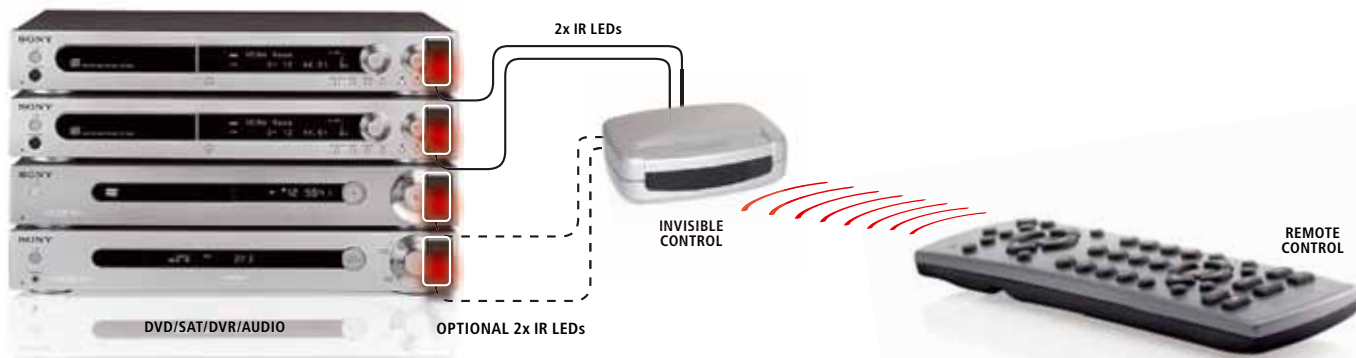

Control your A/V equipment even behind closed cabinet doors

Invisible Control™

Technical data

IR Receiver

Power 230VAC/50Hz, 12VDC 200mA adapter (included) or a 9V battery (not included)*

IR frequency range 30 - 60kHz

IR reception range 4 - 8 meters

IR reception angle 60°(+30°/-30° from centre)

Dimensions (LxWxH) 90 x 75 x 30mm

IR Transmitter

IR LED connections 2x 3,5mm jack plug

IR Extender

IR extender cable 1x extender cable with 2 LEDs (with 3,5mm jack plug)

Length of cable 3 meters

Also available

Remote controls

To operate your TV and all AV devices with only one remote control.

Choose your ideal remote control at www.marmitek.com

IR Eye

IR extender cable

To operate 2 extra AV devices
Art.nr. 09682

Set includes

1x Invisible Control infrared extender

1x IR extender cable with 2 LEDs

1x Power Adapter

1x User manual

English, Deutsch, Français, Español, Italiano, Nederlands.

Order information

| | | |
|--------------------|--------------|---------------|
| Invisible Control™ | EU version | Art.nr. 09681 |
| | UK version | Art.nr. 09695 |
| Blister | Size (LxWxH) | 170x90x285 mm |