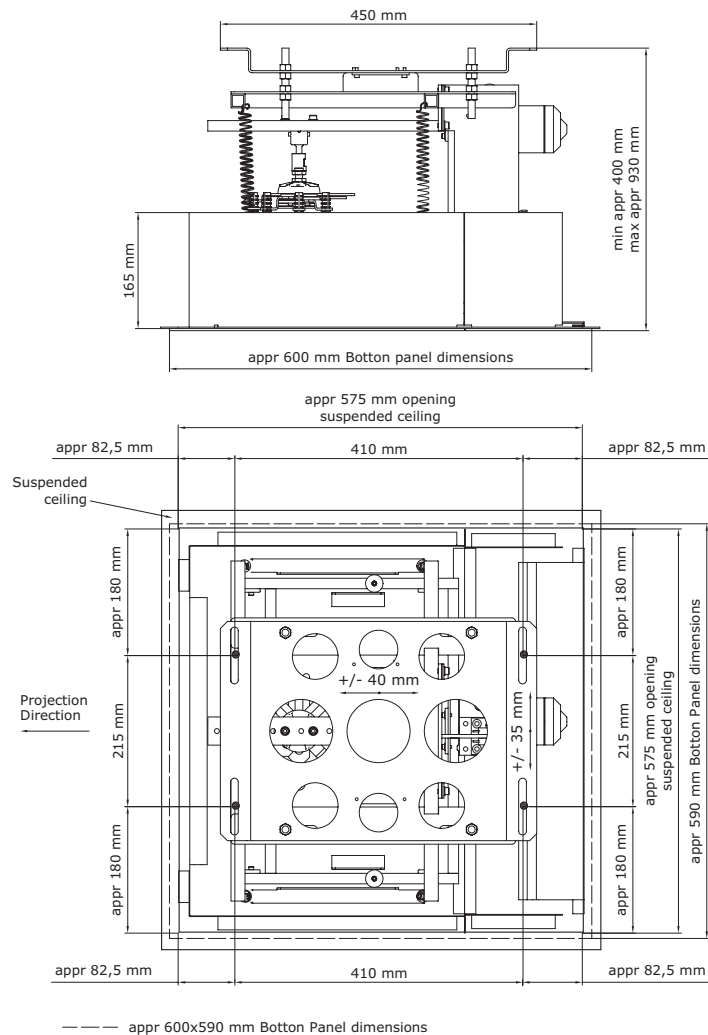

-
- Economically priced.
 - Holds up to 12 kg.
 - Short stroke-length, only 130 mm.
 - Stable
 - Conceals cables.

SMS SECRET

SMS Secret stores a projector practically in the ceiling. It is suitable for projectors with max. dimensions of approx. 360x140x320 mm (WxHxD). The elevator is designed for standard ceiling panels (cc-measurements 600x600) with an opening of about 575x575 mm. SMS Secret runs on two rails which makes it very stable both vertically and horizontally. SMS Secret is delivered complete with Unislide.

ART. NO
LI010001

DESCRIPTION
SMS Secret

INFO

- Colour: White ceiling panels.
- Weight: 24 kg
- Max load: 12 kg
- Projector size: Max: W=360 mm, H=140 mm, D=320 mm.
- Max tilt: 25° in all directions if the projector's size allows this.
- Opening and shutting time: 10 sek.
- Min. ceiling height: 400 mm
- Stroke-length: 130 mm