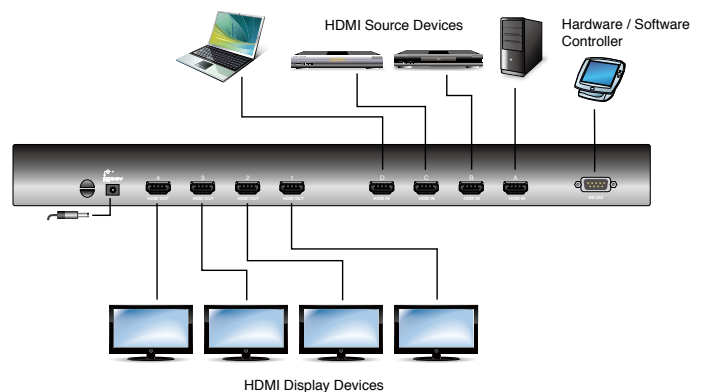

VM0404H

HDMI Matrix Switch

The VM0404H is a 4x4 HDMI Matrix Switch that provides a convenient way to route high definition video and audio from any of four HDMI sources to any of four HDMI displays. The VM0404H allows you to connect four HDMI devices (such as an HD camcorder or satellite box, HD-DVD player, hi-def Blu-ray player, home theater PC, stand-alone streaming media player, or gaming console) to four HDMI monitors, displays, projectors or TVs at the same time. The remote control and convenient front panel pushbuttons allow you to quickly and easily cycle through HDMI sources and displays, while the front panel LEDs indicate the source device for each display at a glance.

Setup

Features

- Connects any of four HDMI sources to any of four HDMI displays
- Toggle between HDMI sources and displays using remote control or front panel pushbuttons
- Cascade via other VM0404Hs to provide up to 64 HDMI sources/display for digital signage systems
- Supports high-resolution video – HDTV resolutions of 480p, 720p, 1080i, 1080p (1920x1080); VGA, SVGA, SXGA, UXGA (1600x1200), and WUXGA (1920 x 1200)
- HDMI 1.3b and HDCP 1.1 compliant
- HDMI CEC Compliant
- Supports 12-bit Deep Color for HDMI formats
- Supports Dolby True HD and DTS HD Master Audio
- Up to 60 Hz refresh rate
- Long-distance transmission – up to 20 m (24 AWG) and 15 m (28 AWG)
- Built-in bi-directional RS-232 serial remote port for high-end system control
- Power On Detection – if one HDMI source is powered off, the VM0404H will automatically switch to the next powered-on source
- DDC compatible
- Signaling rates up to 2.25 Gbits in support of 1080p display.
- All-metal casing
- Easy and affordable way to add four HDMI inputs to your multiscreen home theater system
- Rack Mountable