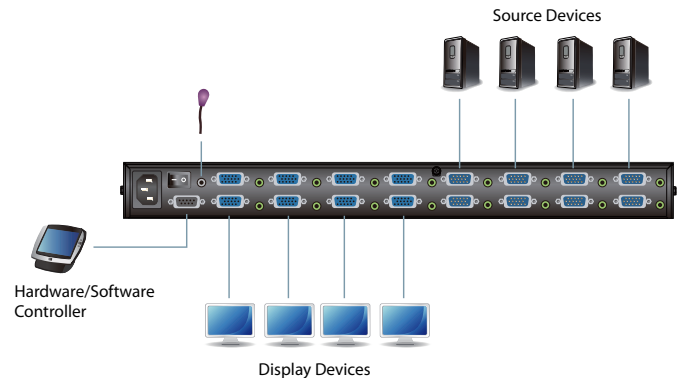

VM0808

8x8 Video Matrix Switch + Audio

- The ATEN VanCryst VM0808 8x8 Video Matrix Switch allows you to connect eight VGA source devices to eight VGA monitors, displays, or projectors at the same time. Its steadfast unique features include: Ultra-high bandwidth, EDID mode selection for high compatibility, long signal range, easy source/display switching, matrix connections, Power On Detection for source/display loss prevention.

As a Matrix Switch, each input can be independently connected to any or all outputs, and the audio and video inputs from each source device can also be switched independently, giving you the ultimate in flexibility and control in any multi-display audio/video installation.

Features

- Connects any of 8 VGA Video + Audio inputs to any of 8 VGA Video + Audio outputs
- Long signal range – supports up to 30 meters
- Easily switch between multiple sources and multiple displays
- Local Operation:
 - Front panel LCD display, Tuner Dials and pushbuttons
 - Profile pushbutton for fast switching
 - RS-232 Serial controller
 - IR Remote Control
- Superior video quality – up to 1920 x 1440; VGA, SVGA, SXGA, UXGA, and WUXGA (1920 x 1200)
- Features EDID expert technology to set up different video configurations via different EDID modes
- Supports up to 500 MHz bandwidth
- Supports stereo audio
- Independent switching of audio and video sources – each input can be independently connected to any or all outputs for flexibility
- Power On Detection - If one of the video sources is powered off the VM0808 automatically switches to the next powered-on source
- Cascade additional VM0808 units up to three levels
- Rack Mountable
- All metal casing