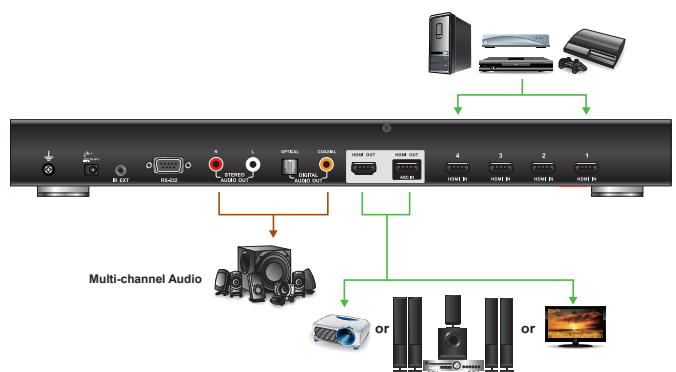

4-Port Dual View HDMI Switch

With more and more HDMI devices entering the Home Theater market, the need for simultaneous access to different HDMI A/V sources is becoming increasingly important. Now, the VS482 4-Port Dual View HDMI Switch offers an easy and affordable way to add HDMI capabilities to your home theater system by allowing you to switch easily between up to four HDMI A/V sources that are connected to up to two HDMI displays.

The VS482 supports four HDMI video input sources and two HDMI output displays. It is designed for two HDTV or audio/video receiver (AVR) applications. The VS482 complies with HDMI standards, and is designed to support 3D content, as well as Audio Return Channel (ARC) function. The VS482 also offers instant switching and has OSD display controls for video, audio, system configuration and information.

Setup

Features

- Allows up to four HDMI A/V sources to be connected to two HDMI displays
- **HDCP compatible**
- HDMI (3D, Audio Return Channel and Deep Color)
- **Audio Return Channel (ARC) function – connect an HDMI cable to the ARC port to send audio from your source device to your audio/video receiver**
- OSD for system configuration setting and information display
- Instant switching between HDMI input sources via front panel pushbuttons or through the RS-232 serial control port
- **Feature EDID Expert technology to set up different configurations via different EDID mode**
- **Allows users to view the HDMI input source port / device for easy selection**
- Supports superior video quality – HDTV resolutions of 480p, 720p, 1080i, 1080p (1920x1080); up to WUXGA (1920 x 1200)
- Support multi-channel audio 2/5.1/ 7.1
- Built-in bi-directional RS-232 serial control port for high-end system control
- Extra audio from HDMI input signal that supports both optical and coaxial digital audio and one stereo audio output
- IR control signal extension – extend the reach of the IR controller by adding an IR receiver unit
- Rack mountable