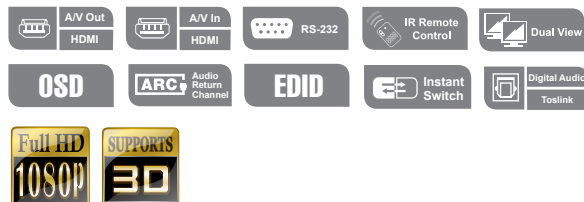

4-Port Dual View HDMI Switch

With more and more HDMI devices entering the Home Theater market, the need for simultaneous access to different HDMI A/V sources is becoming increasingly important. Now, the VS482 4-Port Dual View HDMI Switch offers an easy and affordable way to add HDMI capabilities to your home theater system by allowing you to switch easily between up to four HDMI A/V sources that are connected to up to two HDMI displays.

The VS482 supports four HDMI video input sources and two HDMI output displays. It is designed for two HDTV or audio/video receiver (AVR) applications. The VS482 complies with HDMI standards, and is designed to support 3D content, as well as Audio Return Channel (ARC) function. The VS482 also offers instant switching and has OSD display controls for video, audio, system configuration and information.

Setup

Features

- Allows up to four HDMI A/V sources to be connected to two HDMI displays
- **HDCP compatible**
- HDMI (3D, Audio Return Channel and Deep Color)
- **Audio Return Channel (ARC) function – connect an HDMI cable to the ARC port to send audio from your source device to your audio/video receiver**
- OSD for system configuration setting and information display
- Instant switching between HDMI input sources via front panel pushbuttons or through the RS-232 serial control port
- **Feature EDID Expert technology to set up different configurations via different EDID mode**
- **Allows users to view the HDMI input source port / device for easy selection**
- Supports superior video quality – HDTV resolutions of 480p, 720p, 1080i, 1080p (1920x1080); up to WUXGA (1920 x 1200)
- Support multi-channel audio 2/5.1/ 7.1
- Built-in bi-directional RS-232 serial control port for high-end system control
- Extra audio from HDMI input signal that supports both optical and coaxial digital audio and one stereo audio output
- IR control signal extension – extend the reach of the IR controller by adding an IR receiver unit
- Rack mountable