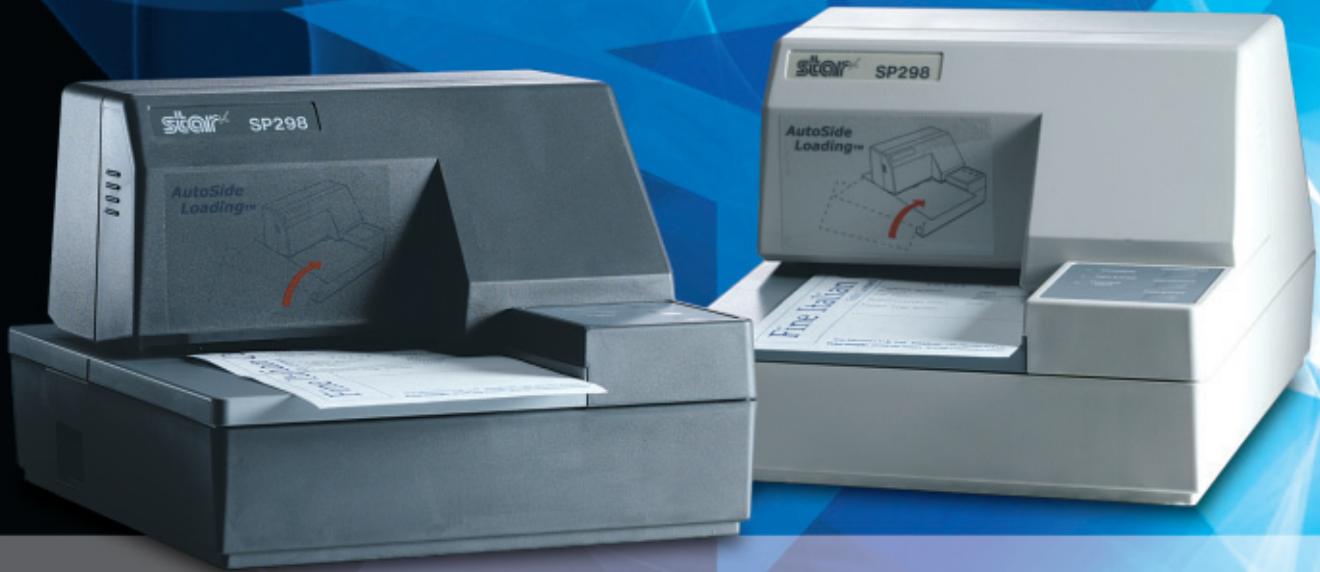

SP298 Series

Fast, Reliable, Cost Effective Matrix Impact Slip Printers

- Rugged bi-directional printer capable of graphics using a highly reliable 9-pin print head
- Up to 3.1 lines per second with bi-directional cheque mode
- High reliability with helix head drive 9 million lines Calculated Real Time MCBF / 2.5 million lines Traditional
- Epson TM-U295 compatible with same size footprint and interchangeable power supply

Typical Applications

Ideal for printing 'company branded' pre-printed multi-part slips / forms

- Hotels
- Restaurants
- POS
- Pharmacy Printer

SP298 MD Serial Version

SP298 MC Parallel Version

Unique AutoSide Loading™

The printer features unique paper AutoSide Loading making document loading quick, easy and reliable. The user can simply introduce a form into the side of the station and the printer performs automatic document clamping, instant top of form alignment, fast printing and selectable forward or reverse document eject.

SP298 Printer Specifications

Printer Method	9-pin serial impact dot matrix with true descenders
Print Speed	up to 3.1 lines per second with bi-directional cheque mode
Emulation	Star Mode & ESC/POS™ (Epson TM-U295)
Interface	Serial or Parallel
Paper:	
Copy Capability	Original + two copies
Paper Width / Length	69 / 80mm (minimum)
Margin Top / Bottom	5 / 14mm
Paper Feed Speed:	
Forward / Reverse	3.5 / 4.5 inches per second or 21 / 27 lines per second
Number of Columns	42 (7 x 9 font)
Print Width	63mm
Peripheral Driver	Two drivers with compulsion switch input