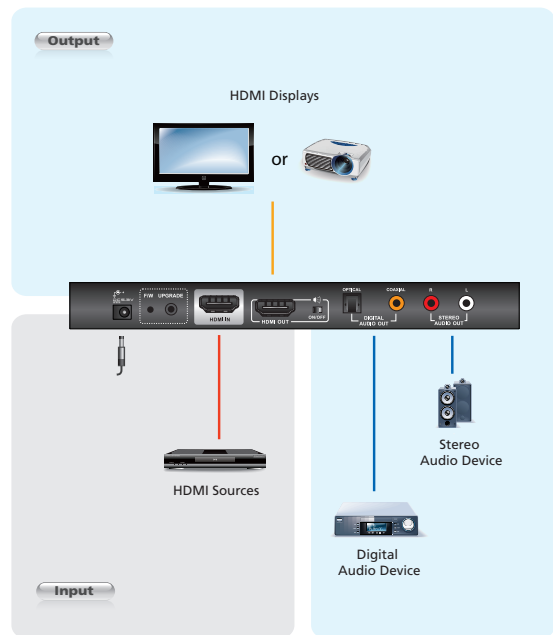

## HDMI Repeater Plus Audio De-embedder

The VC880 is an HDMI Repeater with an added audio de-embedder that extracts and converts the audio signal from the HDMI input. This means that as well as the repeated HDMI audio and video signal output, users can also choose between analog stereo audio via RCA connectors or digital audio via optical or coaxial connectors as an additional high quality audio output. With support for 3D TV formats, the VC880 is ideal for users who want to enjoy high definition video with their choice of high definition audio output on TVs, projectors, A/V receivers or speakers.

### Setup

### Features

- Repeats HDMI input signal up to 15 meters
- Extracts HDMI audio signal and outputs as additional audio source
- Supports optical / coaxial digital audio and analog stereo audio
- HDMI and HDCP compatible
- Super Video Quality – up to 1920x1080 (1080p)
- Firmware upgradable
- CH2/CH5.1/Auto mode audio channel selection
- HDMI (3D)
- Supports Audio on/off switch for HDMI output
- Expandable to three levels – provides three levels of audio output for one HDMI at distance up to 45 m