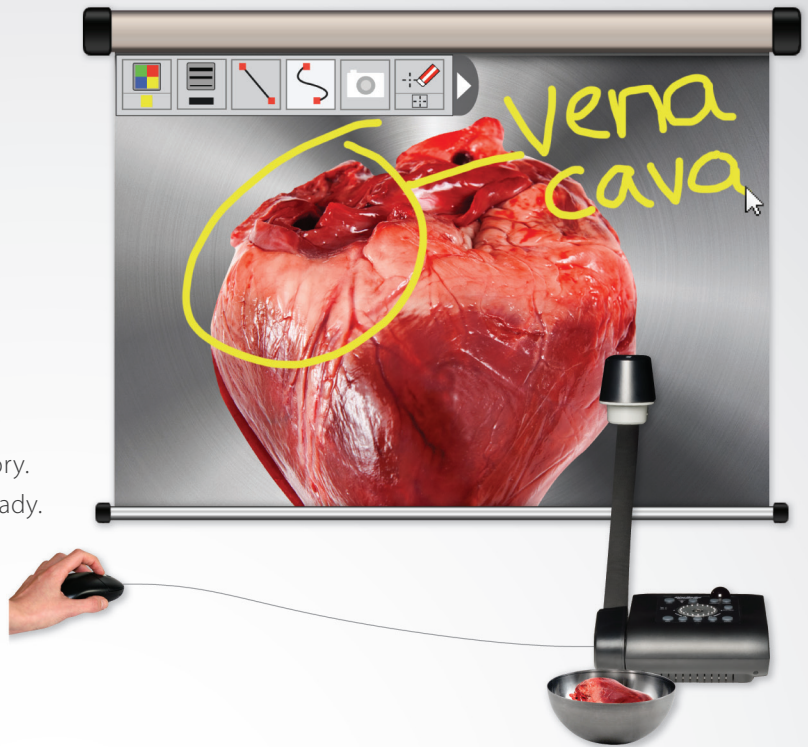

AVer F50

Portable FlexArm document camera

Best-in-class image clarity

Easily differentiate the Aorta from the Vena Cava with the F50's clarity. Add in onboard annotation, 80x zoom and you've really got something to see.

- **5MPs, 192X zoom and HDMI:** Megapixels. Mega Images. Mega wows.
- **Flexible (Gooseneck) arm:** Bend in all directions.
- **Annotate without a computer:** Just add a mouse.
- **Audio/video recording:** USB flash drive and onboard memory.
- **AVer Academy Suite:** PowerPoint™, social media and IWB ready.
- **America's best doc cam warranty program.**

Why choose the F50?

Flexible (Gooseneck) arm

With an incredibly pliable neck, the F50 is geared to wow teachers and students with its ability to lean, flex and bend to get up close and personal to an iPad, petri dish, map and more.

Draw and make digital notes

Plug in a USB mouse or AVer's AP20 interactive pen right into the F50 (no computer needed) and draw arrows, highlight, write notes and more on any displayed image. Left ventricle, aorta – you've just added notes to a 3-D object. How cool is that?