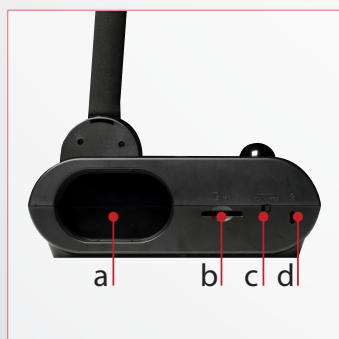

Parts and connections

- a Camera holder
- b SD card slot
- c TV-RGB switch
- d Antitheft slot
- e DVI-I output
- f USB switch
- g USB
- h USB output
- i Speaker output
- j DC 12V
- k RGB input
- l RGB output
- m RS-232
- n Mini USB