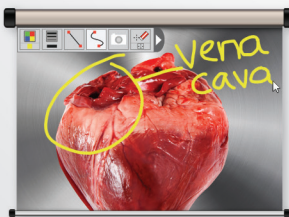

Why choose the F50?

Flexible (Gooseneck) arm

With an incredibly pliable neck, the F50 is geared to wow teachers and students with its ability to lean, flex and bend to get up close and personal to an iPad, petri dish, map and more.

AVer Academy Suite

Your classroom has many technologies – IWB, tablet, PC, MAC – and with the AVer Academy Suite, the F50 flawlessly integrates into each of them. Insert a live F50 image into MS PowerPoint™, IWB software and even upload recorded videos to YouTube™, Dropbox™ and more.

It's all about the split screen

Project a live image next to a saved image. Why? Show exam questions next to sample answers. Written instructions next to a live demonstration. This list goes on and on.

Draw and make digital notes

Plug in a USB mouse or AVer's AP20 interactive pen right into the F50 (no computer needed) and draw arrows, highlight, write notes and more on any displayed image. Left ventricle, aorta – you've just added notes to a 3-D object. How cool is that?