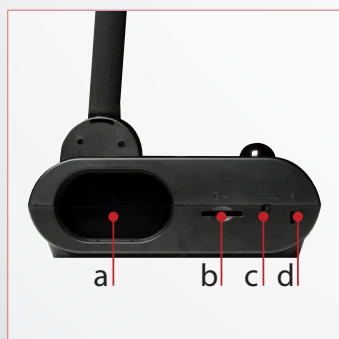

Dimension

Operating	14.96" x 7.87" x 20.67"
Folded	12" x 9.64" x 3.03"
Weight	5.41 lbs (2.5kg)

External Storage

Secure Digital (SDHC)	1GB ~ 32GB (FAT32)
USB Flash Drive	2GB ~ 64GB (FAT32)

Optional Accessories

Microscope Adapter	Part number: VISIFSEMA
Light Box	Part number: VISSPC3LB
Anti-Glare sheet	Part number: PANTIGLA1 (A5 size 8.26" x 5.84")
Carrying Bag	Part number: VISIONPCC

Package Contents

F30
RS-232/CVBS Cable
USB Cable (Mini type)
RGB Cable
RCA Cable
Power Adapter
Software CD
User Manual CD
Carrying Bag
Remote Control (including batteries)
Anti-glare Sheet
Warranty Card
Quick Guide

Parts and connections

- a Camera holder
- b SD card slot
- c TV-RGB switch
- d Antitheft slot
- e USB switch
- f USB
- g MIC output
- h Speaker output
- i DC 12V
- j RGB input
- k RGB output
- l RS-232
- m Mini USB