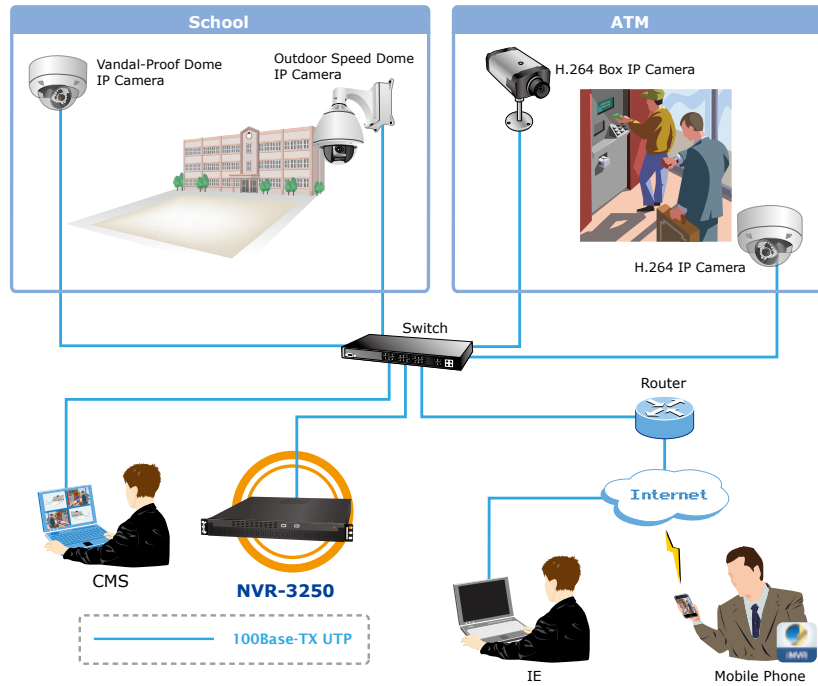

The NVR-3250 provides powerful central surveillance management capability with its bundled Central Management Software (CMS). One NVR-3250 can manage up to 32 IP cameras via a connected IP network. With the bundled CMS, the NVR system is expandable for multi-sites management of up to 1024 channels simultaneously*. With the NVR-3250, users can view remote surveillance in real time and play back recorded videos via the bundled CMS software or the web browser. The multi-monitor and E-Map functions are also provided by the NVR-3250 to help the administrators to monitor the surveillance system more efficiently.

SYSTEM

- Web, Local and management utility for easy configuration
- E-Map interface in Web, Local and utility configuration
- Auto discover by management software
- Smart IP camera search
- DI / DO port for external sensor and alarm
- Multiple languages support
- Supports remote view by mobile phone with Android, WinMo, Symbian S60, iPhone, Blackberry 4.6
- Manages up to 32 NVRs (max. **1024** IP camera channels) with the management software
- Supports Real Time Clock (RTC)

NETWORK

- 1 x RJ-45, 10/100/1000Base-T
- TCP/IP, DHCP, DNS, HTTP, FTP, NTP, SMTP, UPnP
- Microsoft Networks (CIFS/SMB), Internet (HTTP), FTP

HARDWARE

- 1U standard 19" rack-mount design
- Gigabit Ethernet port
- E-SATA / VGA / USB interfaces supported
- Audio line-in, line out, Mic. port
- Supports external UPS
- Auto power-on and recording after power recovery

APPLICATIONS

The NVR-3250 can be controlled and monitored both in the local LAN and the remote site via Internet. For example, it helps to enhance the security of the bank ATM and school environment through remote monitoring and management. Users can also login from their mobile phones to check the monitoring screen when there is no PC available.