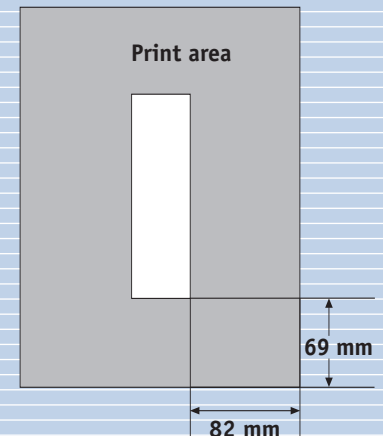

MultiPrinter 785

as mod. 780 + additional features

- **ChipCard** for individually created imprint, second printline with your own text, operator's identification, security features
- **Serial interface** for PC or REINER Controller Unit
- **Radio controlled clock**, signal receiving depends on distance to transmitter (Frankfurt/M), on environmental conditions where stamp is located, and on national standards
- **Controller Unit** (extra) for easy and fast entry of random data

MultiPrinter 787

as mod. 785, additionally with

- semi automatically line feed for comfortable 2-lines printing

Technical data

Radio interference suppression, GS-approved, CE-conform	
Mains supply:	230 V ± 10 %, 50 Hz or 115 V ± 10 %, 60 Hz
System of printing:	dot-matrix-printhead
Printhead controlling:	micro-processor
Inking:	ribbon cassette for replacement, black or red
Cover:	light grey
Feedplate:	blue
Dimensions	
L x W x H:	152 x 177 x 158 mm
Weight:	approx. 2.5 kg

Print area

DIN A 4

Sample prints

MultiPrinter 780 / 785 / 787

EING. 25.OKT 2006

12345678

BAHNO 15.HOJ 2006

RECU 12345678 14.JUL 06

MultiPrinter 785 / 787

AZ 4567/GT/123456 27.11.09
FINANZBEHÖRDE IRGENDWO

REG.D 14.07.09 123456 11:08 PV
780-787 NOW *SPEAKING* 17 LANGUAGES