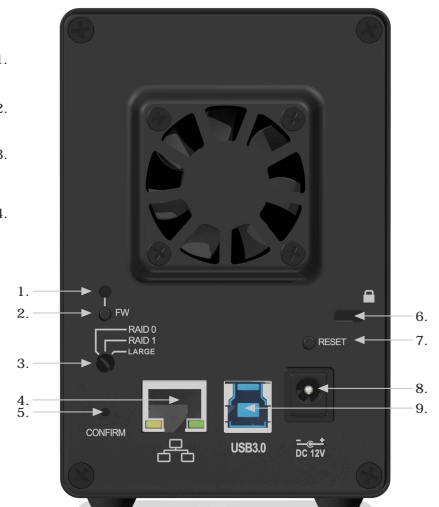

Front view

1. LED power
2. LED system
3. LED HDD status
4. LED HDD capacity

Rear view

1. LED firmware
2. FW button (for firmware update)
3. RAID mode switch
4. Gigabit RJ-45 ethernet
5. Confirm button (for RAID mode)
6. Kensington lock preparation
7. Reset button (for settings)
8. Power connector
9. USB 3.0 interface