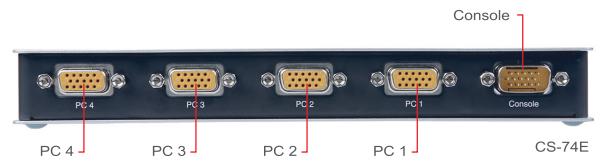

CS-72E/74E

master view™ 2/4 Port PS/2 KVM Switch

The CS-72E / CS-74E KVM (Keyboard, Video, Mouse) switch is a control unit that allows access to two (CS-72E) or four (CS-74E) computers from a single console (keyboard, monitor, and mouse). With its custom designed connectors, the CS-72E / CS-74E significantly reduces the number of ports required for a 2 or 4 port KVM switch. The design features a custom SPHD-15 male connector for the keyboard, video, and mouse, and SPHD-15 female connectors for the cables that connect the switch to the computers.

Rear View

Diagram

Features

- One console controls two/ four computers - Non-powered
- Logical connector layout - SPHD-15 connectors at rear panel for PC and console connections
- Supports Microsoft IntelliMouse and the scrolling wheel on most mice
- Easy to operate - Computer selection via push button switches or hotkeys
- Power on detection - automatically switching to the first powered on port
- Superior video quality - supports resolution of up to 2048 x 1536; DDC2B
- Auto scan function to monitor computer operation

Specifications

Function	CS-72E	CS-74E	
PC connections	2	4	
Computer Port Selection	Hotkey & Push Button	Hotkey & Push Button	
Connectors	Console	1 x SPHD-15 Male (Yellow)	
	K/B		
	Video		
	Mouse		
Computers	K/B	2 x SPHD-15 Female (Yellow)	4 x SPHD-15 Female (Yellow)
	Video		
	Mouse		
Power	1 (Spare) x DC Jack	1 x DC Jack	
LEDs	Selected	2 (Green)	4 (Green)
Emulation	K/B & Mouse	PS/2	
VGA Resolution	2048 x 1536@60Hz, DDC2B		
Operating temperature	0°-50°C		
Storage temperature	-20°-60°C		
Humidity	0~80% RH, NC		
Scan Interval	5 seconds		
Power Consumption	DC 9V, 0.9W		DC 9V, 1.35W
Housing	Metal		
Weight	0.316 kg		0.488 kg
Dimensions	12.5 x 8.15 x 2.5 cm		20 x 8.15 x 2.5 cm