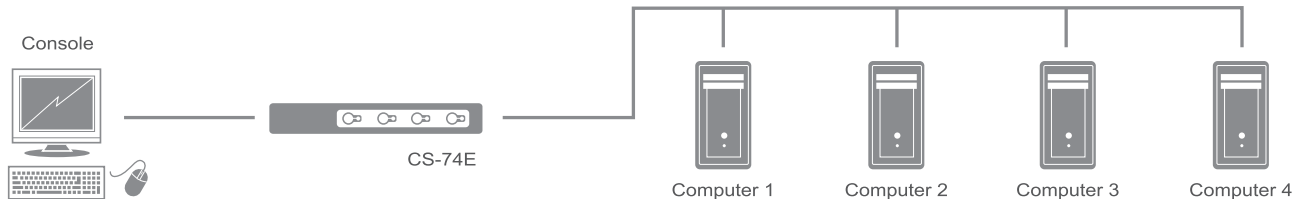

## master view™ 2/4 Port PS/2 KVM Switch

The CS-72E / CS-74E KVM (Keyboard, Video, Mouse) switch is a control unit that allows access to two (CS-72E) or four (CS-74E) computers from a single console (keyboard, monitor, and mouse). With its custom designed connectors, the CS-72E / CS-74E significantly reduces the number of ports required for a 2 or 4 port KVM switch. The design features a custom SPHD-15 male connector for the keyboard, video, and mouse, and SPHD-15 female connectors for the cables that connect the switch to the computers.

### Rear View

### Diagram

### Features

- One console controls two/ four computers - Non-powered
- Logical connector layout - SPHD-15 connectors at rear panel for PC and console connections
- Supports Microsoft IntelliMouse and the scrolling wheel on most mice
- Easy to operate - Computer selection via push button switches or hotkeys
- Power on detection - automatically switching to the first powered on port
- Superior video quality - supports resolution of up to 2048 x 1536; DDC2B
- Auto scan function to monitor computer operation