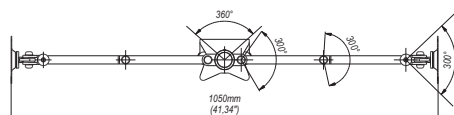

SV06 ■ Double LCD Desk Mount 19"-26"

Features

- 1 **ADJUSTABLE POSITION**
vertical and horizontal with 360° rotation
- 2 **MOUNTING OPTION**
2 fixture types included
- 3 **UNIVERSAL**
standard VESA 75x75, 100x100

Technical Data

75x75 mm 100x100 mm	19"-26"	300°	min. 75x75 mm max. 100x100 mm
20 Kg	150°	360°	

Trade Information

Index	Colour	Package	EAN
SV06c-B	■	■	5908252961603
SV06s-B	■	■	5908252961610

Package Dimensions [mm] (H x W x D)	560x220x140
Weight [Kg]	6.8