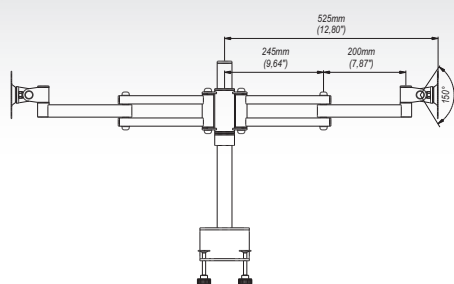

SV06 ■ Double LCD Desk Mount 19"-26"

Features

- 1 **ADJUSTABLE POSITION**
vertical and horizontal with 360° rotation
- 2 **MOUNTING OPTION**
2 fixture types included
- 3 **UNIVERSAL**
standard VESA 75x75, 100x100

Technical Data

75x75 mm 100x100 mm	19"-26"	300°	min. 75x75 mm max. 100x100 mm
20 Kg	150°	360°	

Trade Information

Index	Colour	Package	EAN
SV06c-B	■	■	5908252961603
SV06s-B	■	■	5908252961610

Package Dimensions [mm] (H x W x D)	560x220x140
Weight [Kg]	6.8