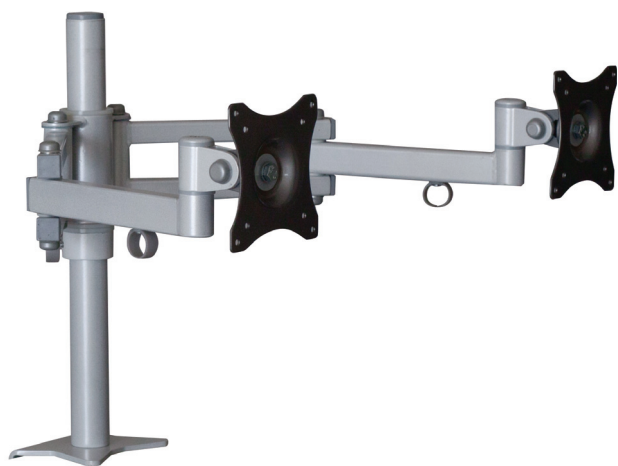

SV06 ■ Double LCD Desk Mount 19"-26"

Features

- 1 **ADJUSTABLE POSITION**
vertical and horizontal with 360° rotation
- 2 **MOUNTING OPTION**
2 fixture types included
- 3 **UNIVERSAL**
standard VESA 75x75, 100x100

Technical Data

75x75 mm 100x100 mm	19"-26"	300°	min. 75x75 mm max. 100x100 mm
20 Kg	150°	360°	

Trade Information

Index	Colour	Package	EAN
SV06c-B	■	■	5908252961603
SV06s-B	■	■	5908252961610

Package Dimensions [mm] (H x W x D)	560x220x140
Weight [Kg]	6.8