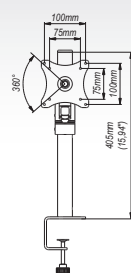

SV06 ■ Double LCD Desk Mount 19"-26"

Features

- 1 **ADJUSTABLE POSITION**
vertical and horizontal with 360° rotation
- 2 **MOUNTING OPTION**
2 fixture types included
- 3 **UNIVERSAL**
standard VESA 75x75, 100x100

Technical Data

75x75 mm 100x100 mm	19"-26"	300°	min. 75x75 mm max. 100x100 mm
20 Kg	150°	360°	

Trade Information

Index	Colour	Package	EAN
SV06c-B	■	■	5908252961603
SV06s-B	■	■	5908252961610

Package Dimensions [mm] (H x W x D)	560x220x140
Weight [Kg]	6.8