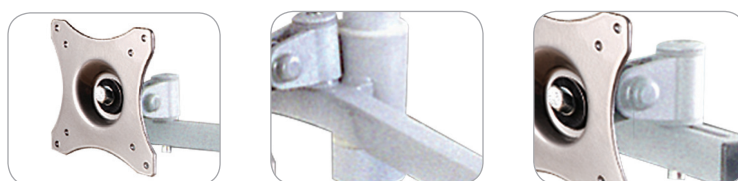

SV15 ■ Hexa-LCD Desk Mount 14"-22"

Features

- 1 MOUNTING OPTION
2 fixture types included
- 2 ERGONOMIC AND COMFORTABLE
parabolic layout of displays
- 3 UNIVERSAL
standard VESA 75x75, 100x100

Technical Data

75x75 mm
100x100 mm

14"-22"

130°

min. 75x75 mm
max. 100x100 mm

60 Kg

160°

360°

Accessories

Series GDA

Series SVA

Trade Information

Index	Colour	Package	EAN
SV15c-B	Black	Orange	5908252960705
SV15s-B	Grey	Orange	5908252960712

Package Dimensions [mm] (H x W x D)	1300x210x170
Weight [Kg]	11,5