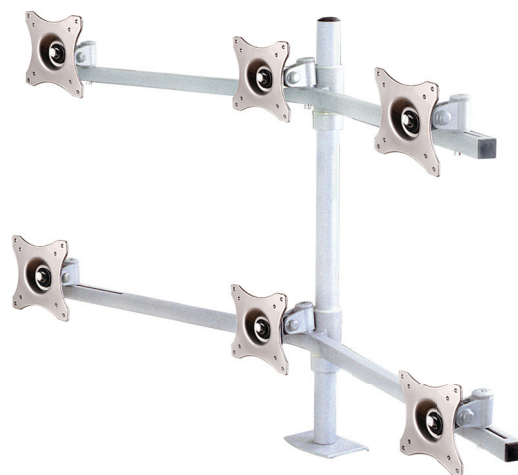

SV15 ■ Hexa-LCD Desk Mount 14"-22"

Features

- 1 MOUNTING OPTION
2 fixture types included
- 2 ERGONOMIC AND COMFORTABLE
parabolic layout of displays
- 3 UNIVERSAL
standard VESA 75x75, 100x100

Technical Data

75x75 mm
100x100 mm

14"-22"

130°

min. 75x75 mm
max. 100x100 mm

60 Kg

160°

360°

Accessories

Series GDA

Series SVA

Trade Information

Index	Colour	Package	EAN
SV15c-B	Black	Orange	5908252960705
SV15s-B	Grey	Orange	5908252960712

Package Dimensions [mm] (H x W x D)	1300x210x170
Weight [Kg]	11,5