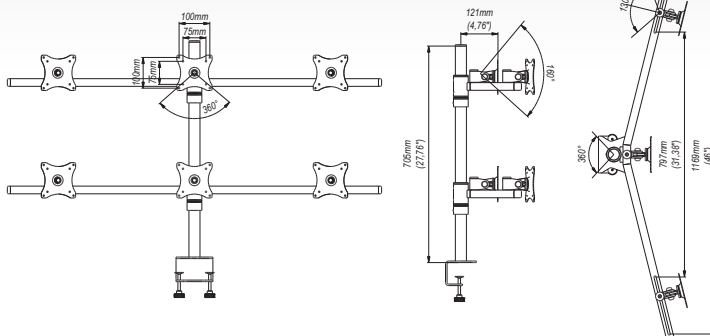

SV15 ■ Hexa-LCD Desk Mount 14"-22"

Features

- 1 MOUNTING OPTION
2 fixture types included
- 2 ERGONOMIC AND COMFORTABLE
parabolic layout of displays
- 3 UNIVERSAL
standard VESA 75x75, 100x100

Technical Data

75x75 mm
100x100 mm

14"-22"

130°

min. 75x75 mm
max. 100x100 mm

60 Kg

160°

360°

Accessories

Series GDA

Series SVA

Trade Information

Index	Colour	Package	EAN
SV15c-B	Black	Orange	5908252960705
SV15s-B	Grey	Orange	5908252960712

Package Dimensions [mm] (H x W x D)	1300x210x170
Weight [Kg]	11,5