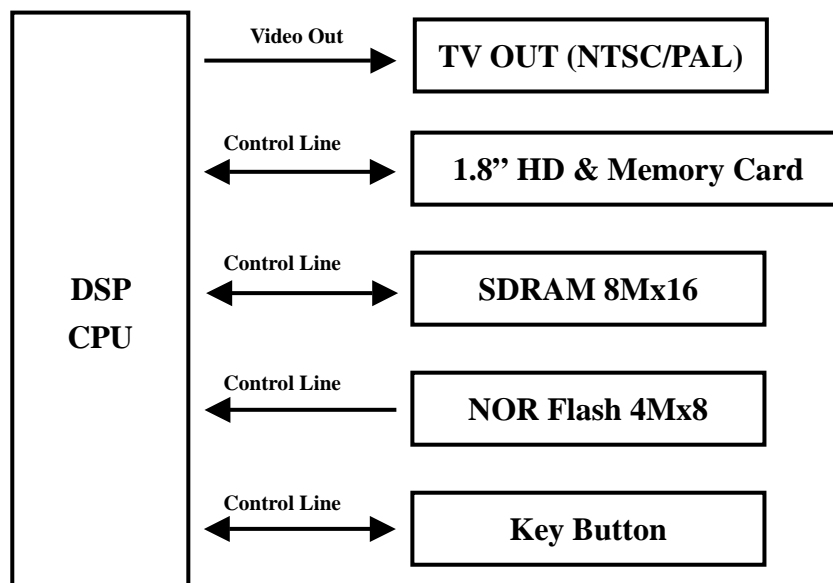

Block Diagram