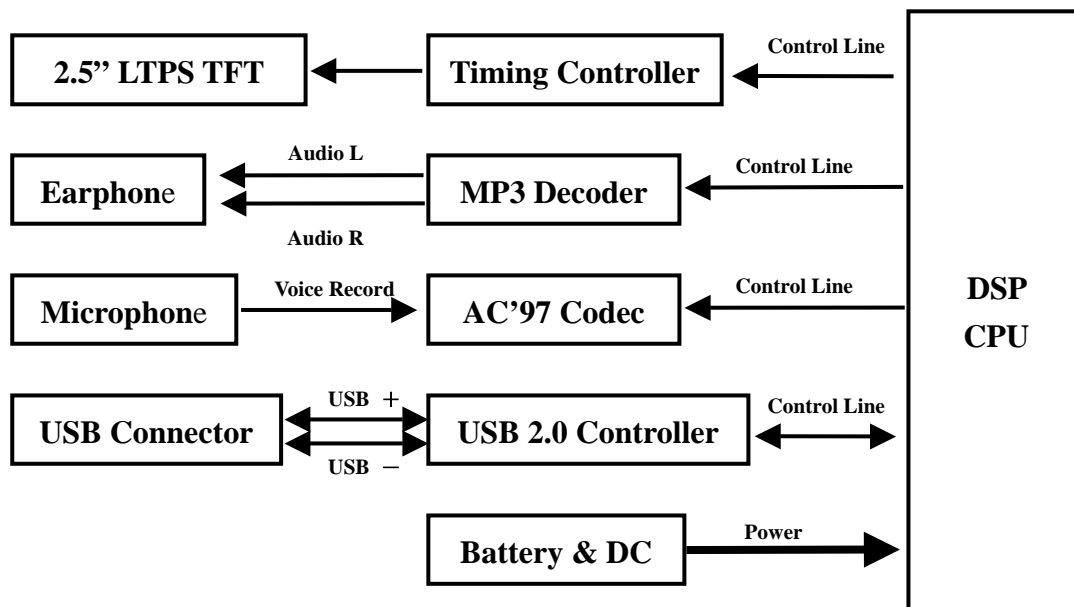

Block Diagram