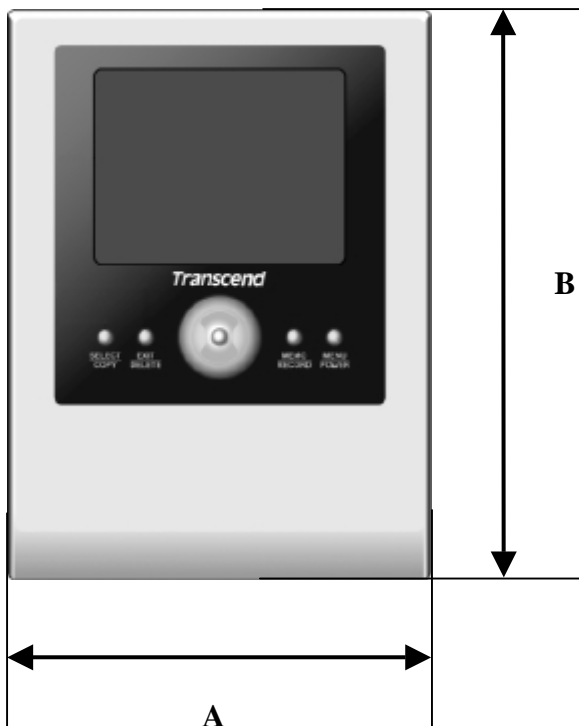

### Description

Transcend's Digital Album is the ideal device to store and cherish your photos and MP3 collection. With its 20GB capacity and compact design, not only are you able to store all of your photos, but you can also show them off wherever you go. Display your photos from either a 2.5" high-resolution color LCD display or connect your Digital Album to a TV via the video-out port. You can also add a voice memo to specific photos, making sure you remember every detail of the picture. This handheld entertainment center makes transferring files from your computer easy with its multi-card reader slots and USB 2.0 port. The device fits easily into a jacket pocket or purse! The Digital Album is perfect for any party or special event. Easily gather photos from everyone's digital camera and display them on a big screen TV.

### Features

- 2.5" High Resolution Color LCD Panel
- 1.8" Micro Hard Disk (20GB)
- Fully compatible with USB 2.0 specification
- Support CF Type I/II, MicroDrive, SM Card, MMC, SD, MS, MSPRO, MS Duo(with Adapter), MSPRO Duo(with Adapter), miniSD (with Adapter)and RS-MMC(with Adapter)
- TV-OUT Function
- Add Voice Memo for photos and folders
- Supports JPEG Photo/M-Jpeg/MP3
- Rechargeable lithium battery (lasts 4-5 hours on a full charge)
- Remote control